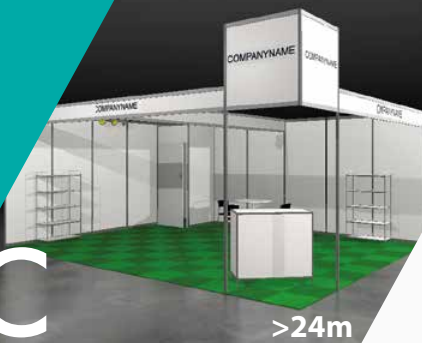

Contents:

See annex B

2x full-color 1x1 meter

C

>24m

Verkerk Standbouw B.V.
Bedrijfsweg 4
3481 MG Harmelen
The Netherlands
+31 (0) 348 44 23 08
+31 (0) 348 44 24 74
info@verkerkstandbouw.nl
www.verkerkstandbouw.nl

Expert in
standbuilding