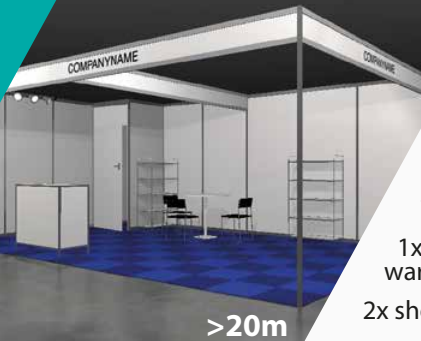

Verkerk
STANDBOUW
STANDBOUW | EXHIBITIONS | MESSEBAU

A

>16m

A: Standard modular system
€ 36,- p/m²

Contents:

Necessary system walls.
Color white, height 250cm.

Escolita carpettiles in the following colors:
Blue, red, green, anthracite and grey.

Fascia, color white. Height 30cm with your
corporate name. Maximal 20 characters.
(Helvetica black)

Lighting 1 spot for 3 m². inclusive installation,
exclusive main connection and use of electricity.

B

>20m